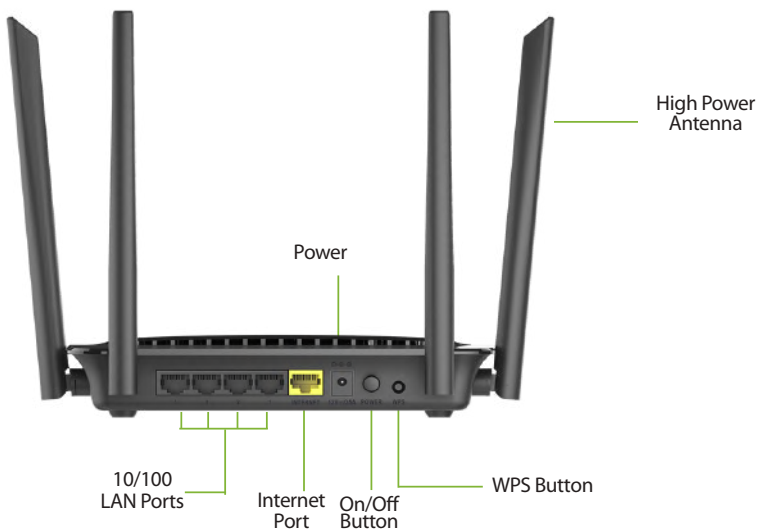

AC 1200 Wi-Fi Router

Technical Specifications

General

Device Interfaces	• 802.11 a/g/n/ac wireless LAN • Four 10/100 LAN Ports	
Standards	• IEEE 802.11ac	
Minimum System Requirements	• Windows® 10, 8.1, Windows®8, Windows® 7 , or Mac OS® X (v10.7) • Ethernet Network Interface • Internet Explorer® 11, Mozilla® Firefox® v28, Google Chrome v33, or Safari v7	• For optimal performance, pair the DIR-822 with an AC adapter (DWA-182) • Cable, DSL or Fiber Optics

Functionality

Advanced Features	• Guest Zone • Stack Network Address Translation (NAT) • Stateful Packet Inspection (SPI)	• Multi-language web setup wizard • Green Ethernet • Intelligent QoS
Wireless Security	• WPA & WPA2 (Wi-Fi Protected Access)	• Wi-Fi Protected Setup (WPS) PIN/PBC
Setup	• QRS Mobile app	• Web GUI