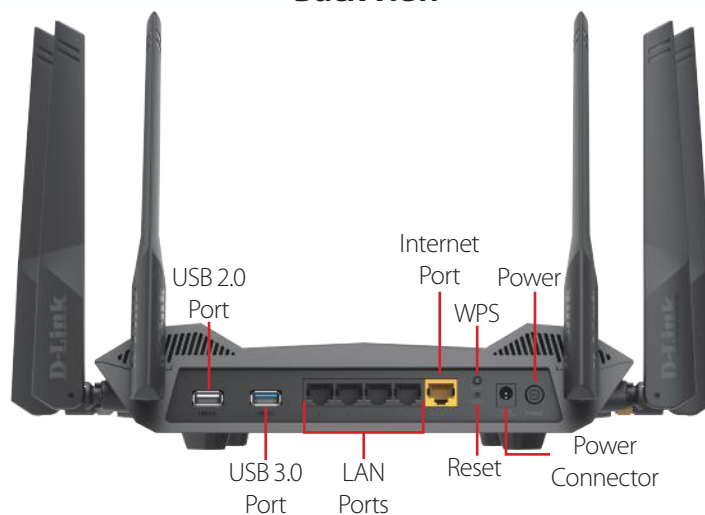

Exceptional Capacity

If you thought MU-MIMO in your Wi-Fi was cool, wait till you meet Orthogonal Frequency Division Multiple Access (OFDMA). It's a signature technology in Wi-Fi 6 that splits a channel into four sub-channels. The result? Signals from multiple devices get transmitted together in one shot and never have to queue up again. Get an incredible 4x boost in your bandwidth capacity - perfect for smart homes filled with bandwidth-hungry IoT devices threatening to devour your Wi-Fi capacity.

Unprecedented Network Efficiency

There's nothing worse than inefficient Wi-Fi putting a damper on your network experience. In environments with multiple routers or access points, BSS Coloring makes transmissions more unique by 'coloring' them with their own unique code resulting in less interference and more range in congested Wi-Fi environments. Target Wake Time (TWT) schedules transmissions for client devices efficiently, meaning they know when to be ready for data, and when to take a break, increasing your devices battery life. With the DIR-X5460, give your smart home the network efficiency boost it deserves.

Easy to Setup and Manage

Sharing your Internet connection doesn't have to be a complicated process; just download the free D-Link Wi-Fi app for your compatible iOS or Android device and follow the on-screen step-by-step instructions to set up your DIR-X5460. You also have the option to use a web browser to access the setup wizard and manage your router. In addition, access control features allow you to restrict access to your network giving you greater control over network users. The DIR-X5460 even integrates voice assistant compatibility for Amazon Alexa and the Google Assistant so you can control your network with voice commands.