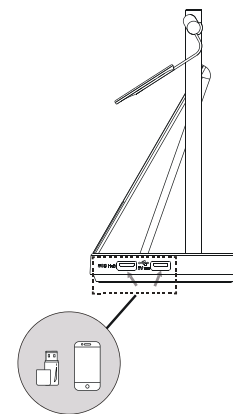

Audio (Headset)

- Microphone type: dual microphone

- Microphone sensitivity: -44.0+/-3 dBV
- Microphone frequency range: 100 Hz-10 kHz
- Speaker size: Φ 28
- Speaker sensitivity: 92.5+/-3 dB, 0.179 V
- Speaker impedance: 32+/-4.8 Ω
- Speaker max output power: 10 mW
- Speaker frequency range: 20 Hz-10 kHz
- Speaker bandwidth - talk mode: wideband
- Speaker bandwidth - music mode: super wide-band (Pending)

Audio (Base)

- Microphone type: ECM Omnidirectional microphone
- Microphone sensitivity: -38.0+/-2 dBV
- Microphone frequency range: 70 Hz-20 kHz
- Speaker size: 40mm*20.8mm
- Speaker sensitivity: 97+/-3 dB
- Speaker impedance: 4 Ω +/-15%
- Speaker max output power: 4 W
- Speaker frequency range: 160 Hz-20 kHz

Easy Call Management

- Answer/End/Reject a call
- Volume up/down
- Microphone mute
- Move the microphone boom arm up to mute, or down to unmute

Package Features

- Package contents:
  - WHB660 Base
  - WHM621 Headset or WHD622 Headset
  - Power Adapter
  - 2* 1m USB 3.0 Cable
  - Quick Start Guide
- Optional accessories:
  - Busylight BLT60
  - Wireless Charger
  - Bluetooth Dongle BT50
- WH66 Mono: Base: 398g, Headset: 80g
- WH66 Dual: Base: 398g, Headset: 127g
- N.W/CTN:
  - WH66 Mono: 10.46 kg; WH66 Dual: 10.96 kg
- Giftbox size: 255mm*204mm*135mm
- Carton Meas: 698mm*421mm*265mm

Compliance

Connection