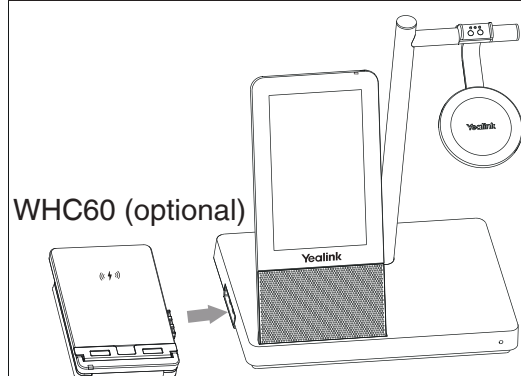

Audio (Headset)

- Microphone type: dual microphone

- Microphone sensitivity: -44.0+/-3 dBV
- Microphone frequency range: 100 Hz-10 kHz
- Speaker size: Φ 28
- Speaker sensitivity: 92.5+/-3 dB, 0.179 V
- Speaker impedance: 32+/-4.8 Ω
- Speaker max output power: 10 mW
- Speaker frequency range: 20 Hz-10 kHz
- Speaker bandwidth - talk mode: wideband
- Speaker bandwidth - music mode: super wide-band (Pending)

Audio (Base)

- Microphone type: ECM Omnidirectional microphone
- Microphone sensitivity: -38.0+/-2 dBV
- Microphone frequency range: 70 Hz-20 kHz
- Speaker size: 40mm*20.8mm
- Speaker sensitivity: 97+/-3 dB
- Speaker impedance: 4 Ω +/-15%
- Speaker max output power: 4 W
- Speaker frequency range: 160 Hz-20 kHz

Easy Call Management

- Answer/End/Reject a call
- Volume up/down
- Microphone mute
- Move the microphone boom arm up to mute, or down to unmute

Package Features

- Package contents:
  - WHB660 Base
  - WHM621 Headset or WHD622 Headset
  - Power Adapter
  - 2* 1m USB 3.0 Cable
  - Quick Start Guide
- Optional accessories:
  - Busylight BLT60
  - Wireless Charger
  - Bluetooth Dongle BT50
- WH66 Mono: Base: 398g, Headset: 80g
- WH66 Dual: Base: 398g, Headset: 127g
- N.W/CTN:
  - WH66 Mono: 10.46 kg; WH66 Dual: 10.96 kg
- Giftbox size: 255mm*204mm*135mm
- Carton Meas: 698mm*421mm*265mm

Compliance

Connection