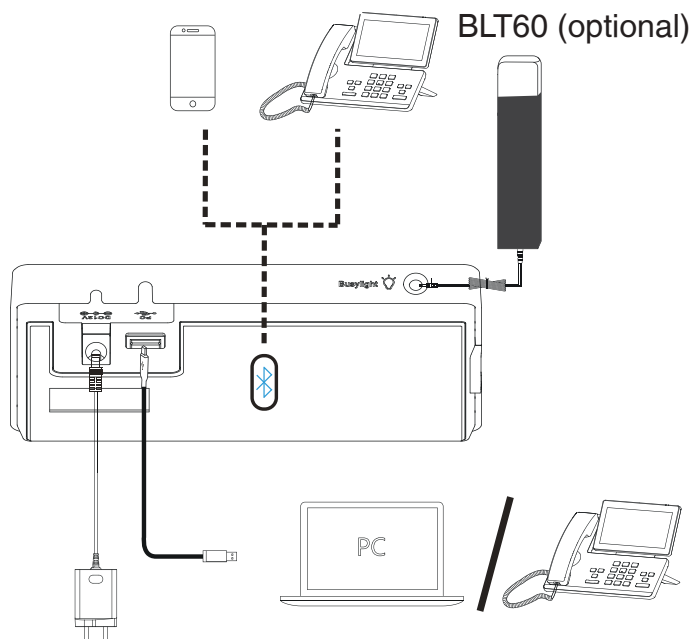

Audio (Headset)

- Microphone type: dual microphone

- Microphone sensitivity: -44.0+/-3 dBV
- Microphone frequency range: 100 Hz-10 kHz
- Speaker size: Φ 28
- Speaker sensitivity: 92.5+/-3 dB, 0.179 V
- Speaker impedance: 32+/-4.8 Ω
- Speaker max output power: 10 mW
- Speaker frequency range: 20 Hz-10 kHz
- Speaker bandwidth - talk mode: wideband
- Speaker bandwidth - music mode: super wide-band (Pending)

Audio (Base)

- Microphone type: ECM Omnidirectional microphone
- Microphone sensitivity: -38.0+/-2 dBV
- Microphone frequency range: 70 Hz-20 kHz
- Speaker size: 40mm*20.8mm
- Speaker sensitivity: 97+/-3 dB
- Speaker impedance: 4 Ω +/-15%
- Speaker max output power: 4 W
- Speaker frequency range: 160 Hz-20 kHz

Easy Call Management

- Answer/End/Reject a call
- Volume up/down
- Microphone mute
- Move the microphone boom arm up to mute, or down to unmute

Package Features

- Package contents:
  - WHB660 Base
  - WHM621 Headset or WHD622 Headset
  - Power Adapter
  - 2* 1m USB 3.0 Cable
  - Quick Start Guide
- Optional accessories:
  - Busylight BLT60
  - Wireless Charger
  - Bluetooth Dongle BT50
- WH66 Mono: Base: 398g, Headset: 80g
- WH66 Dual: Base: 398g, Headset: 127g
- N.W/CTN:
  - WH66 Mono: 10.46 kg; WH66 Dual: 10.96 kg
- Giftbox size: 255mm*204mm*135mm
- Carton Meas: 698mm*421mm*265mm

Compliance

Connection