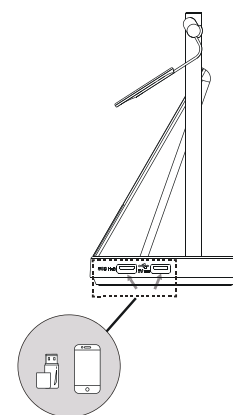

Audio (Headset)

- Microphone type: dual microphone

- Microphone sensitivity: -44.0+/-3 dBV
- Microphone frequency range: 100 Hz-10 kHz
- Speaker size: Φ 28
- Speaker sensitivity: 92.5+/-3 dB, 0.179 V
- Speaker impedance: 32+/-4.8 Ω
- Speaker max output power: 10 mW
- Speaker frequency range: 20 Hz-10 kHz
- Speaker bandwidth - talk mode: wideband
- Speaker bandwidth - music mode: super wide-band (Pending)

Audio (Base)

- Microphone type: ECM Omnidirectional microphone
- Microphone sensitivity: -38.0+/-2 dBV
- Microphone frequency range: 70 Hz-20 kHz
- Speaker size: 40mm*20.8mm
- Speaker sensitivity: 97+/-3 dB
- Speaker impedance: 4 Ω +/-15%
- Speaker max output power: 4 W
- Speaker frequency range: 160 Hz-20 kHz

Easy Call Management

- Answer/End/Reject a call
- Volume up/down
- Microphone mute
- Move the microphone boom arm up to mute, or down to unmute

Package Features

- Package contents:
  - WHB660 Base
  - WHM621 Headset or WHD622 Headset
  - Power Adapter
  - 2* 1m USB 3.0 Cable
  - Quick Start Guide
- Optional accessories:
  - Busylight BLT60
  - Wireless Charger
  - Bluetooth Dongle BT50
- WH66 Mono: Base: 398g, Headset: 80g
- WH66 Dual: Base: 398g, Headset: 127g
- N.W/CTN:
  - WH66 Mono: 10.46 kg; WH66 Dual: 10.96 kg
- Giftbox size: 255mm*204mm*135mm
- Carton Meas: 698mm*421mm*265mm

Compliance

Connection