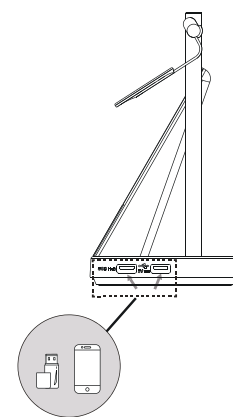

Audio (Headset)

- Microphone type: dual microphone

- Microphone sensitivity: -44.0+/-3 dBV
- Microphone frequency range: 100 Hz-10 kHz
- Speaker size: Φ 28
- Speaker sensitivity: 92.5+/-3 dB, 0.179 V
- Speaker impedance: 32+/-4.8 Ω
- Speaker max output power: 10 mW
- Speaker frequency range: 20 Hz-10 kHz
- Speaker bandwidth - talk mode: wideband
- Speaker bandwidth - music mode: super wide-band (Pending)

Audio (Base)

- Microphone type: ECM Omnidirectional microphone
- Microphone sensitivity: -38.0+/-2 dBV
- Microphone frequency range: 70 Hz-20 kHz
- Speaker size: 40mm*20.8mm
- Speaker sensitivity: 97+/-3 dB
- Speaker impedance: 4 Ω +/-15%
- Speaker max output power: 4 W
- Speaker frequency range: 160 Hz-20 kHz

Easy Call Management

- Answer/End/Reject a call
- Volume up/down
- Microphone mute
- Move the microphone boom arm up to mute, or down to unmute

Package Features

- Package contents:
  - WHB660 Base
  - WHM621 Headset or WHD622 Headset
  - Power Adapter
  - 2* 1m USB 3.0 Cable
  - Quick Start Guide
- Optional accessories:
  - Busylight BLT60
  - Wireless Charger
  - Bluetooth Dongle BT50
- WH66 Mono: Base: 398g, Headset: 80g
- WH66 Dual: Base: 398g, Headset: 127g
- N.W/CTN:
  - WH66 Mono: 10.46 kg; WH66 Dual: 10.96 kg
- Giftbox size: 255mm*204mm*135mm
- Carton Meas: 698mm*421mm*265mm

Compliance

Connection