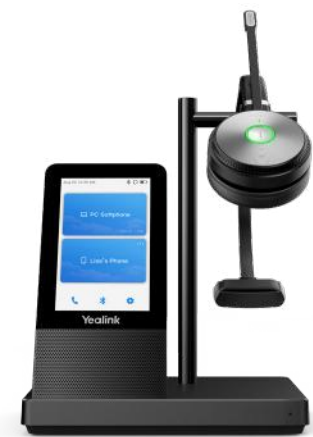

WH66 with charger
* Wireless charger is optional

- 4.0 inch (480 x 800) capacitive touch screen
- Yealink Acoustic Shield Technology
- 2-ports USB 3.0 hub
- Wireless mobile phone charger
- Crystal speakerphone
- Supports busylight
- Teams and Skype for Business compatible